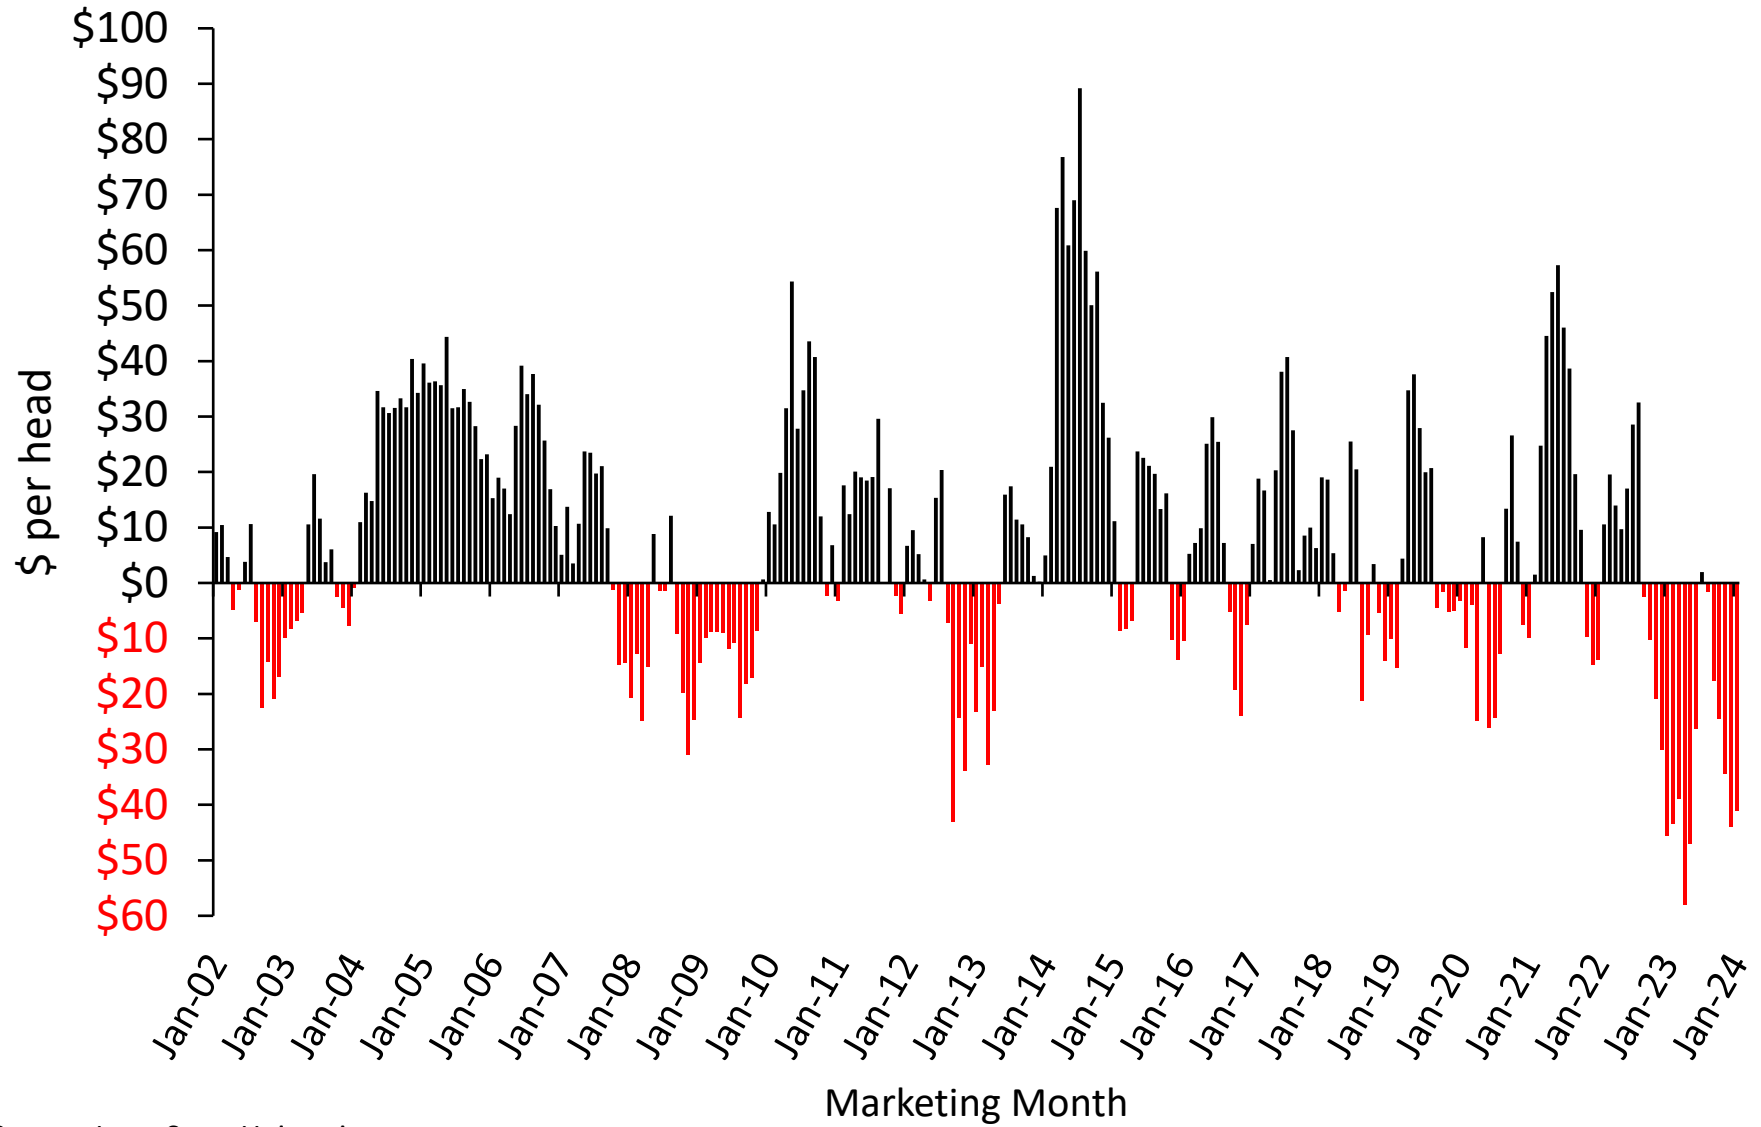

Estimated Returns to Farrow to Finish, Iowa

January-02 through January-24

Source: Iowa State University