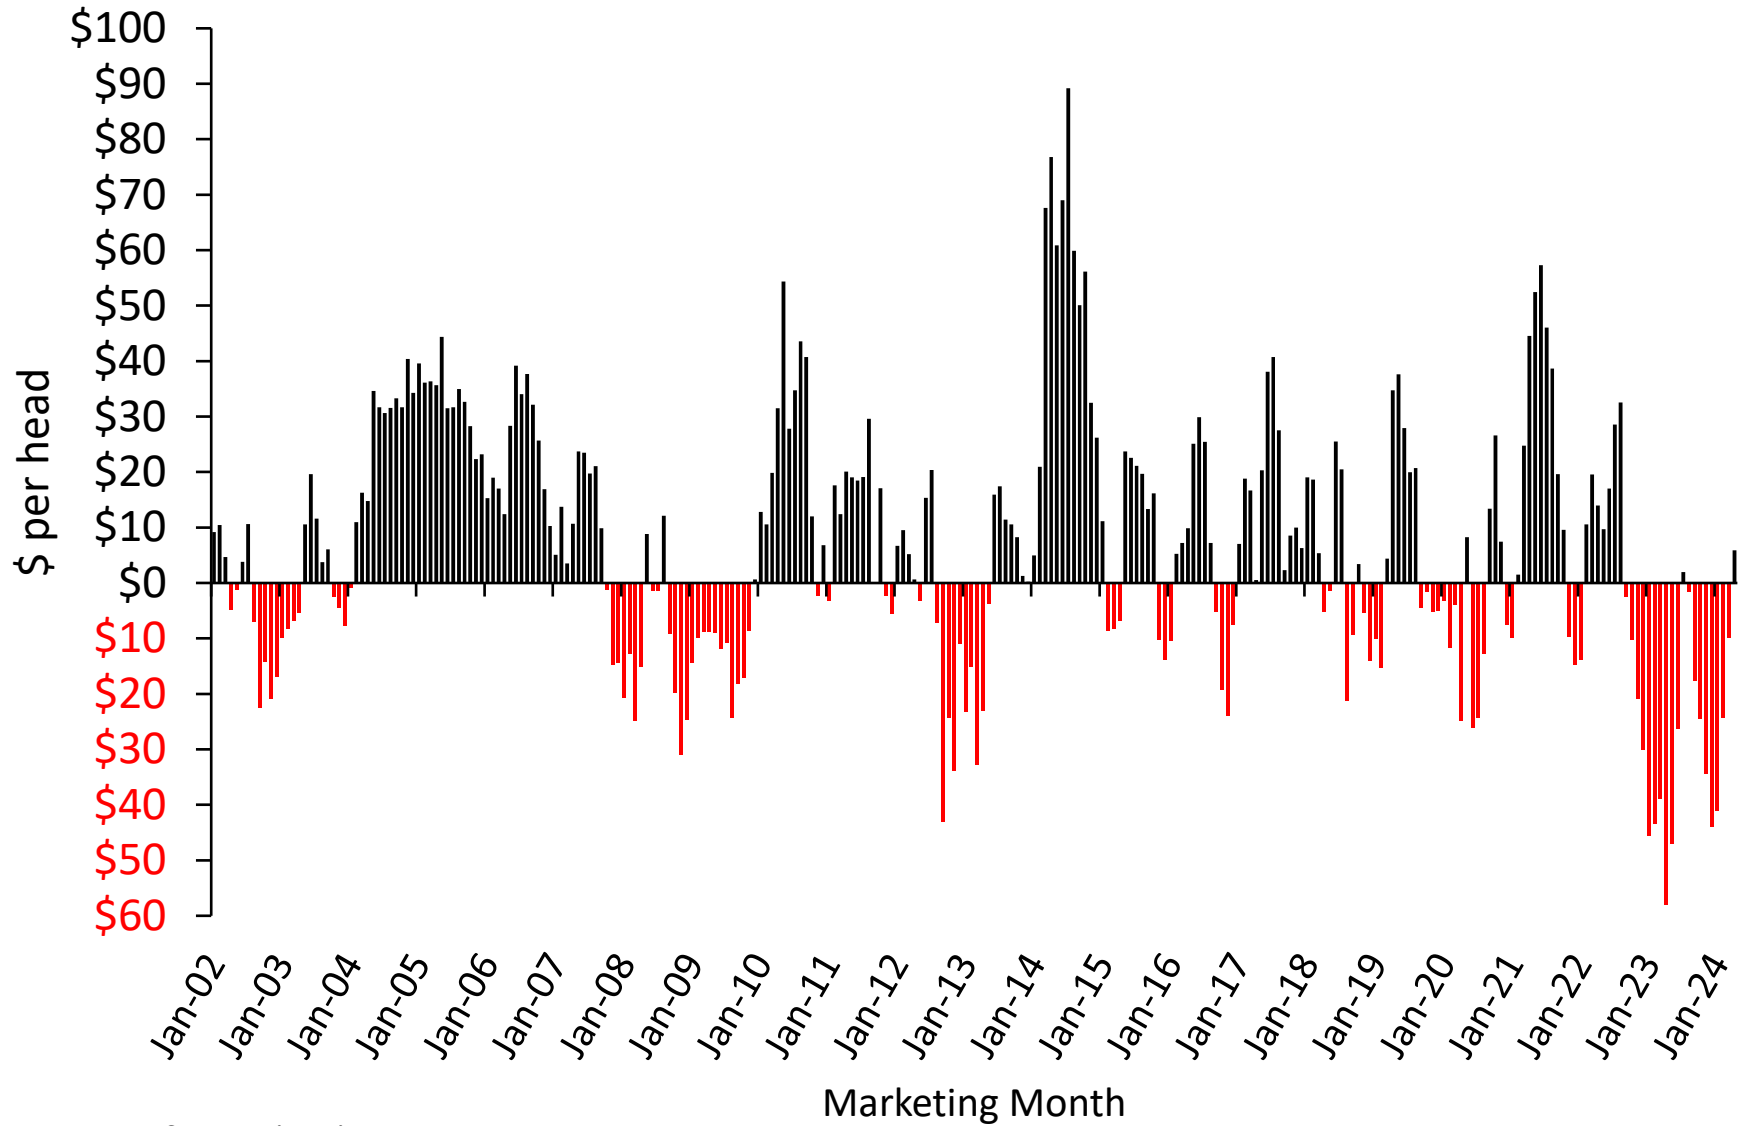

Estimated Returns to Farrow to Finish, Iowa

January-02 through April-24

Source: Iowa State University