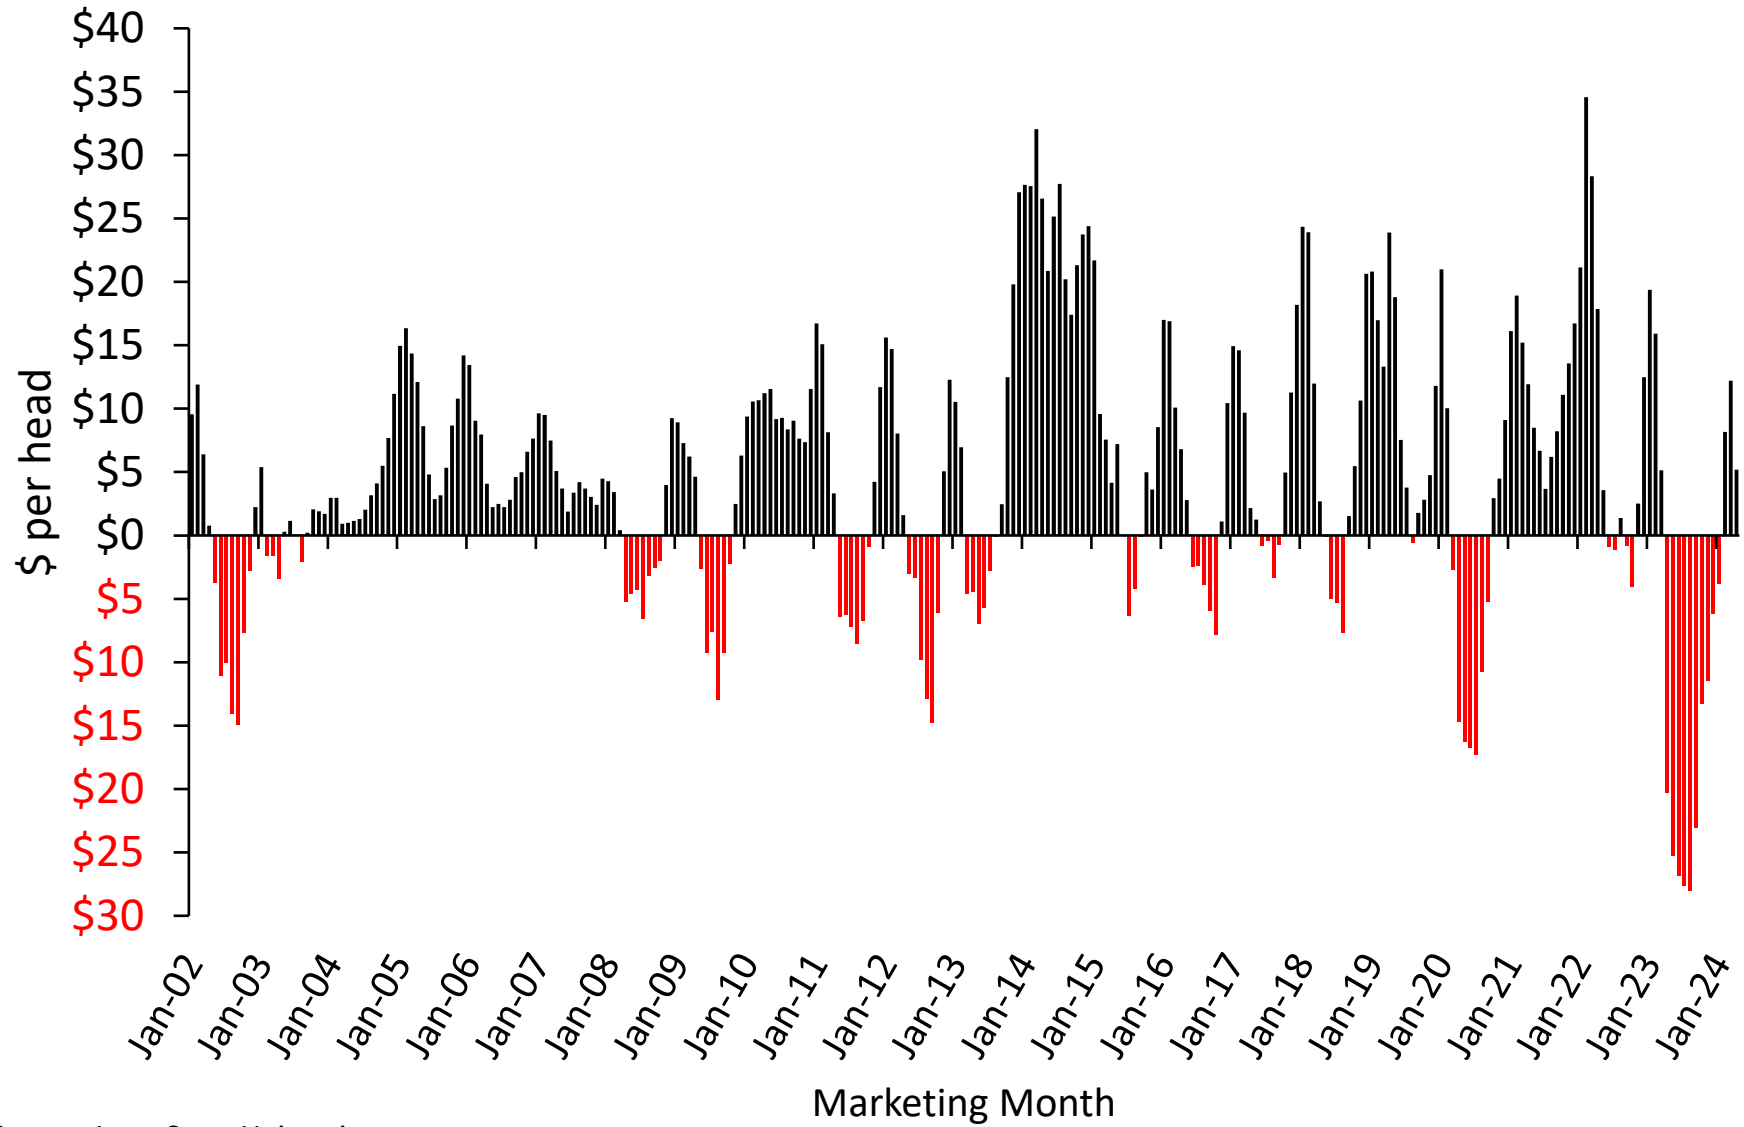

Estimated Returns to Farrow to Wean, Iowa

January-02 through April-24

Source: Iowa State University