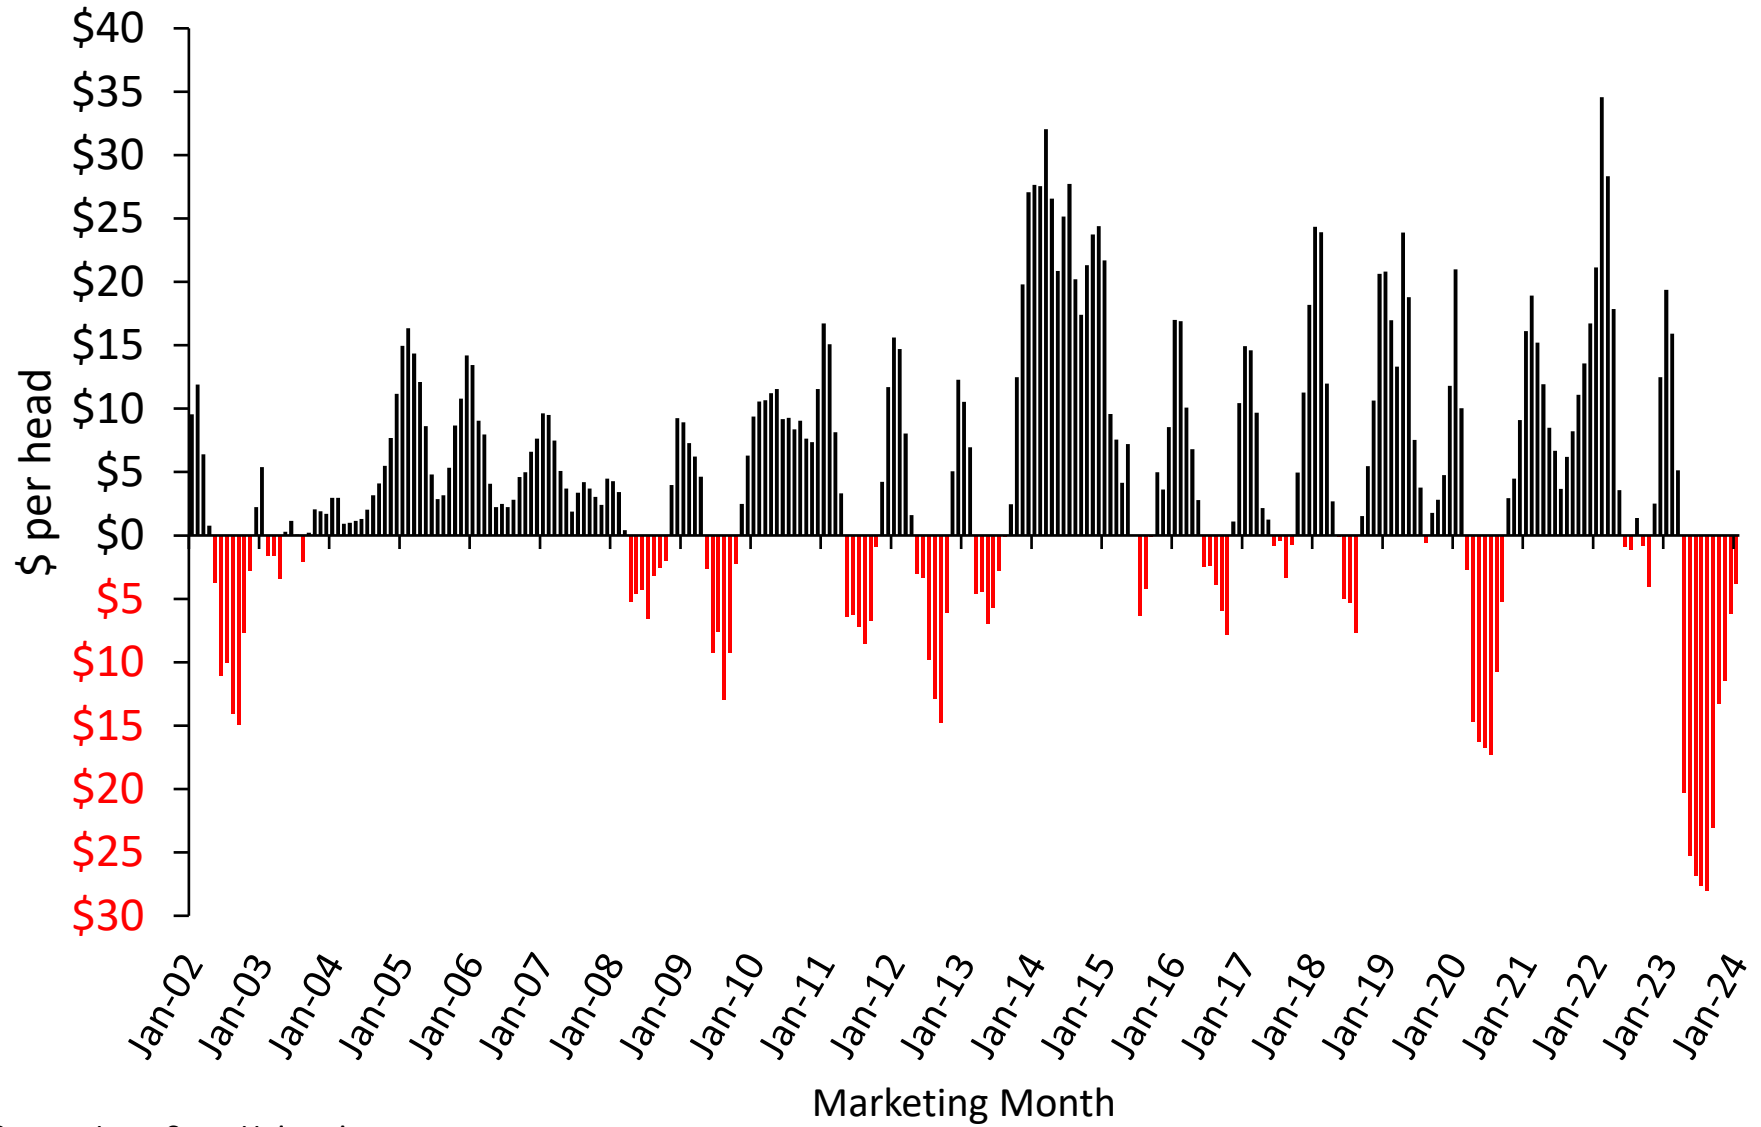

Estimated Returns to Farrow to Wean, Iowa

January-02 through January-24

Source: Iowa State University