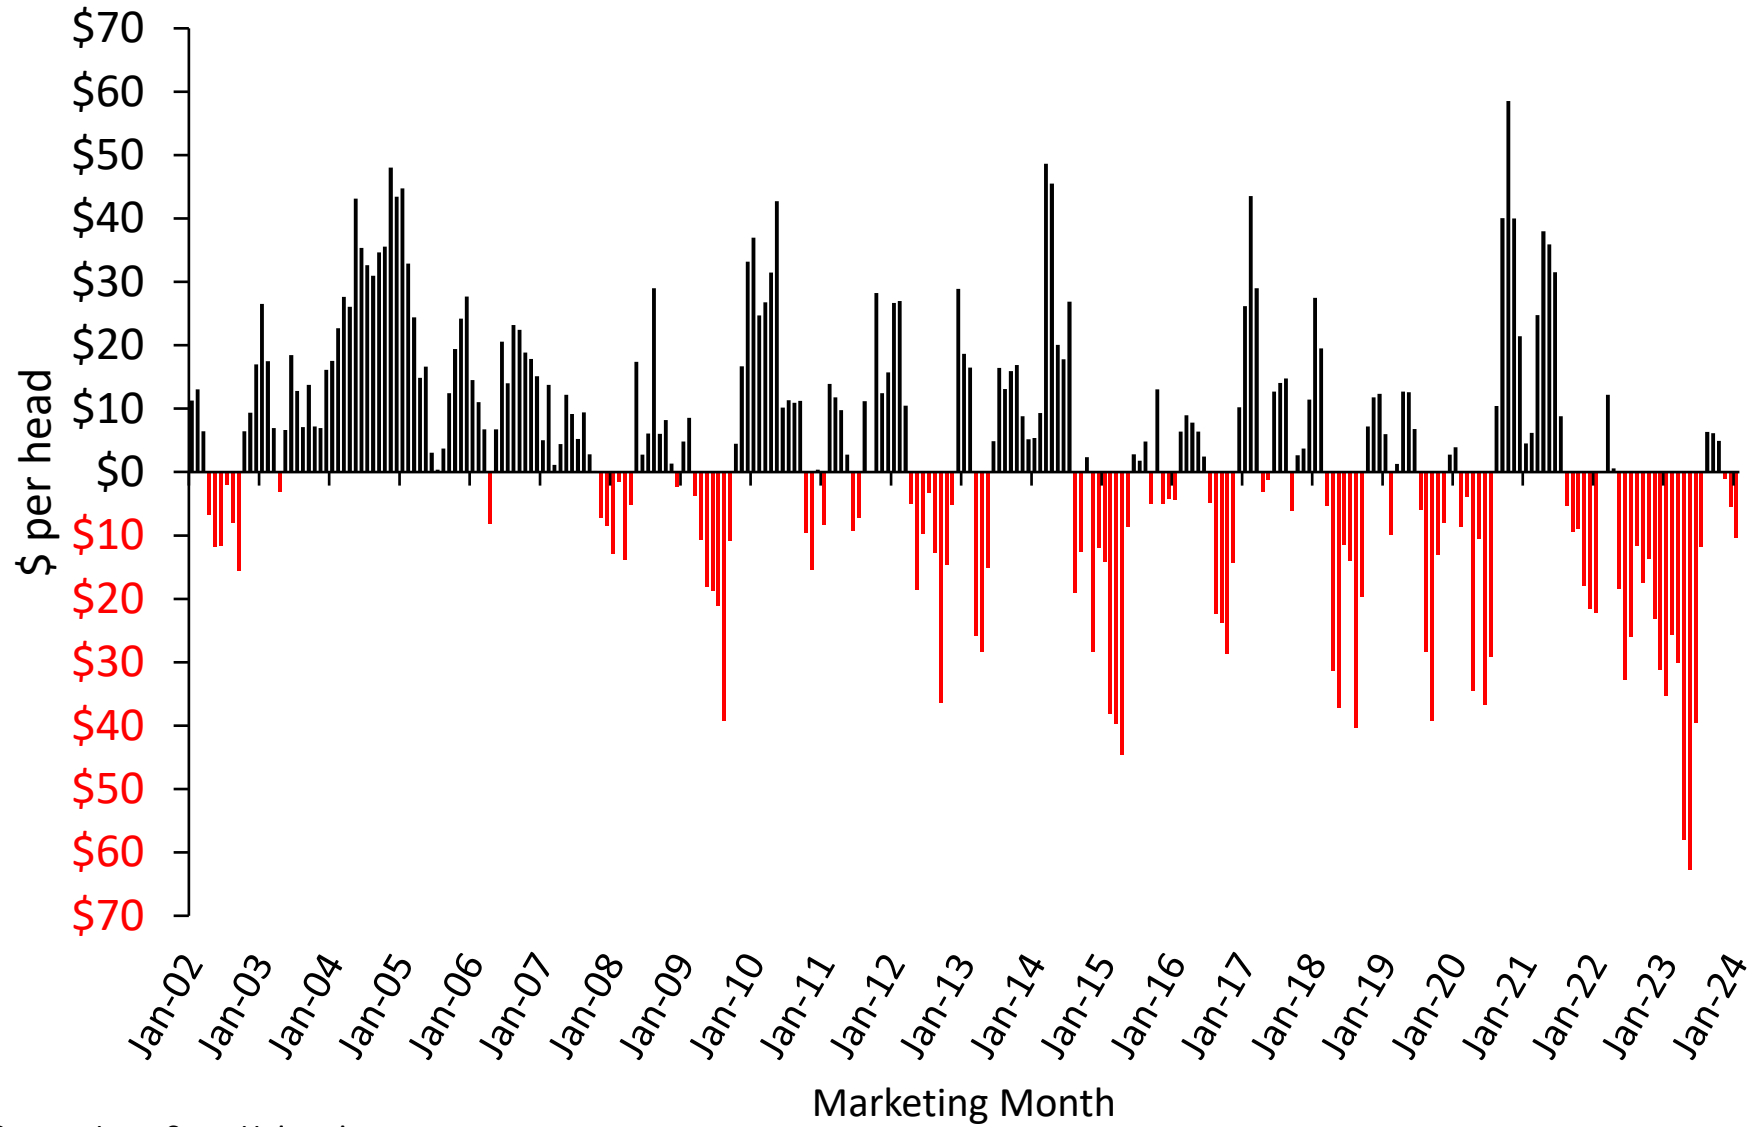

Estimated Returns to Feeder to Finish, Iowa

January-02 through January-24

Source: Iowa State University