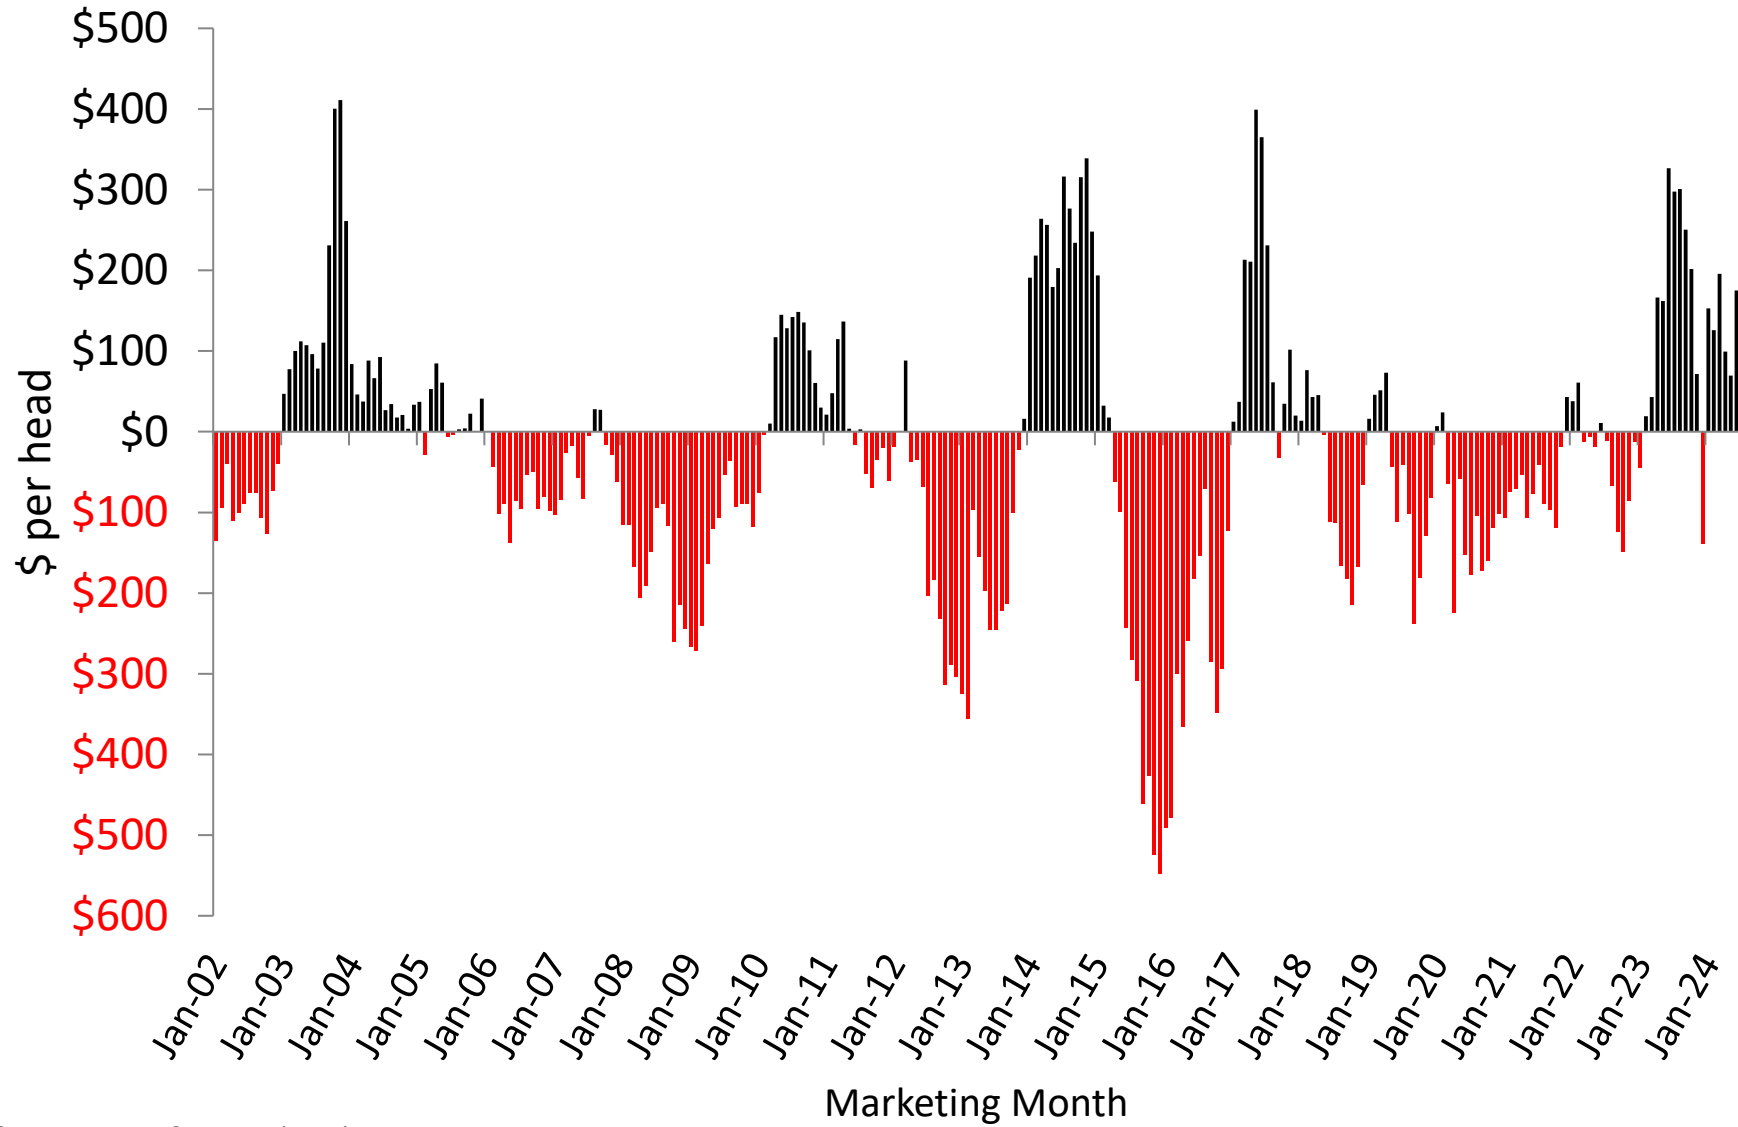

Estimated Returns to Finishing Steer Calves, Iowa

January-02 through June-24

Source: Iowa State University