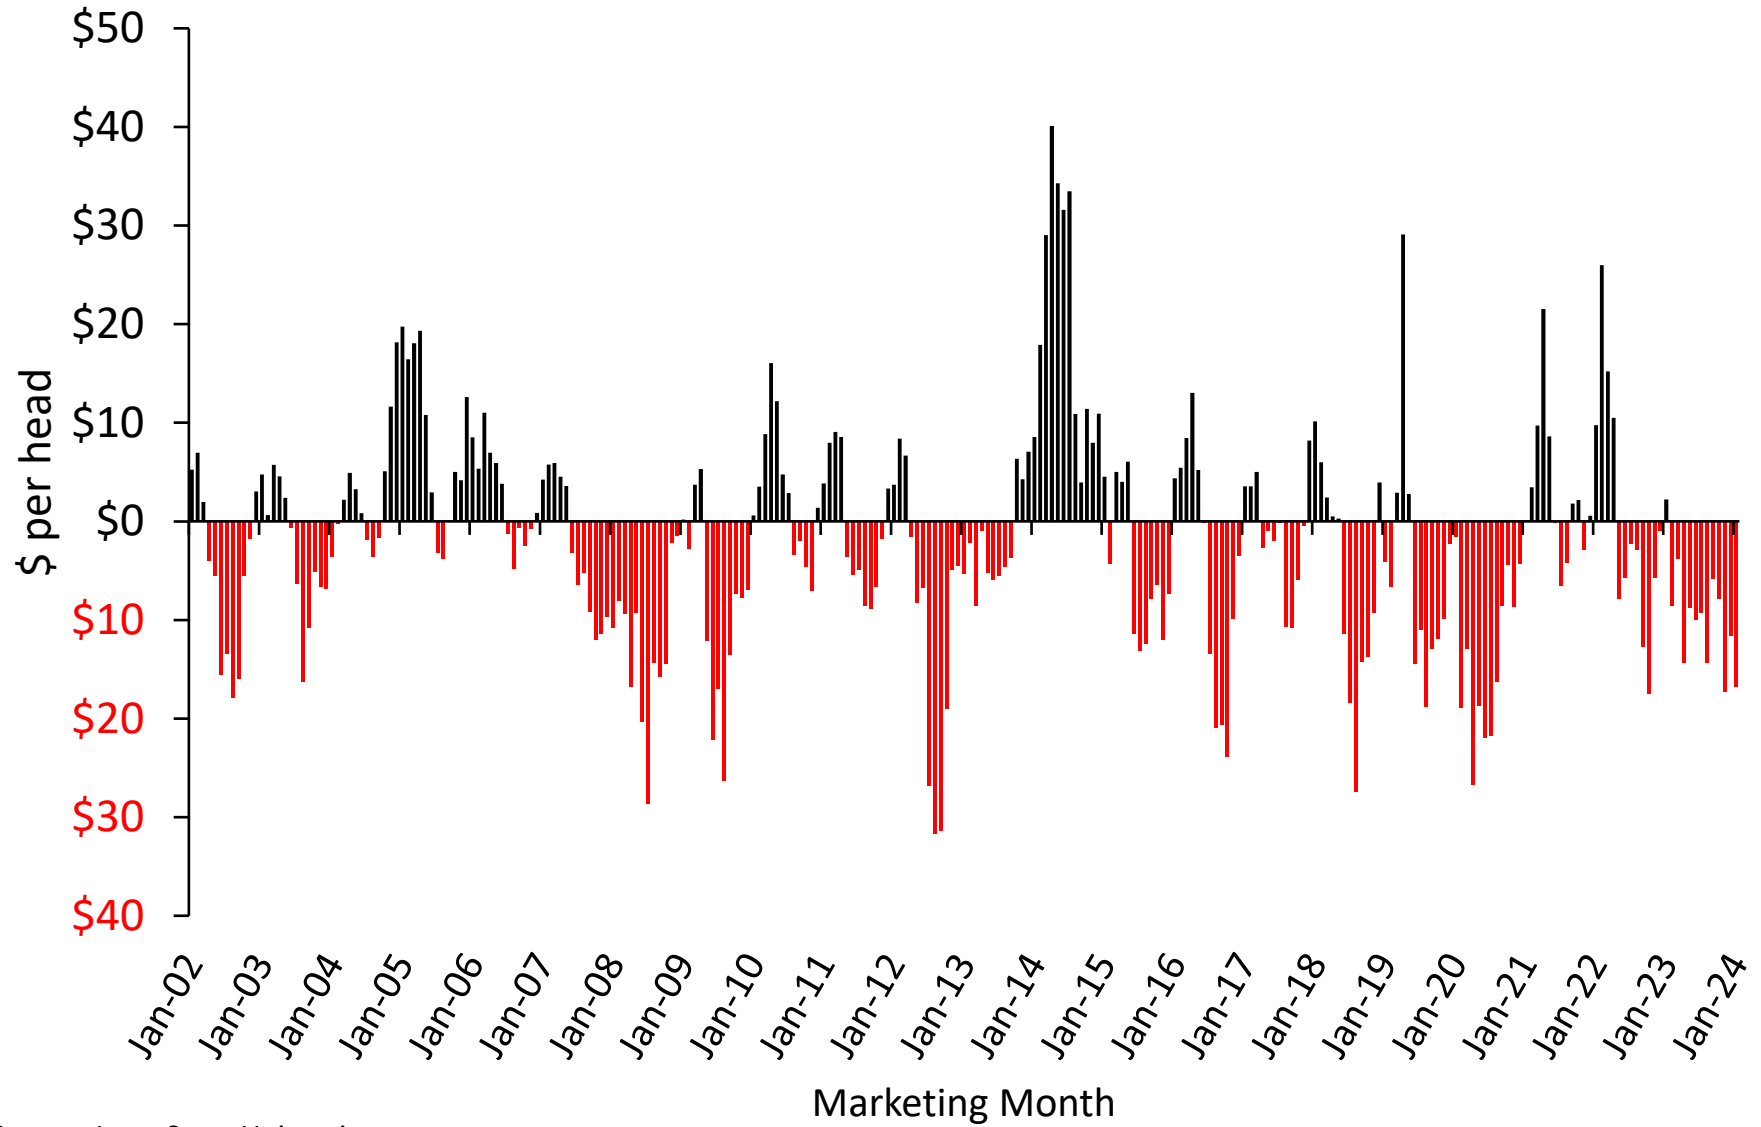

Estimated Returns to Wean to Feeder, Iowa

January-02 through January-24

Source: Iowa State University