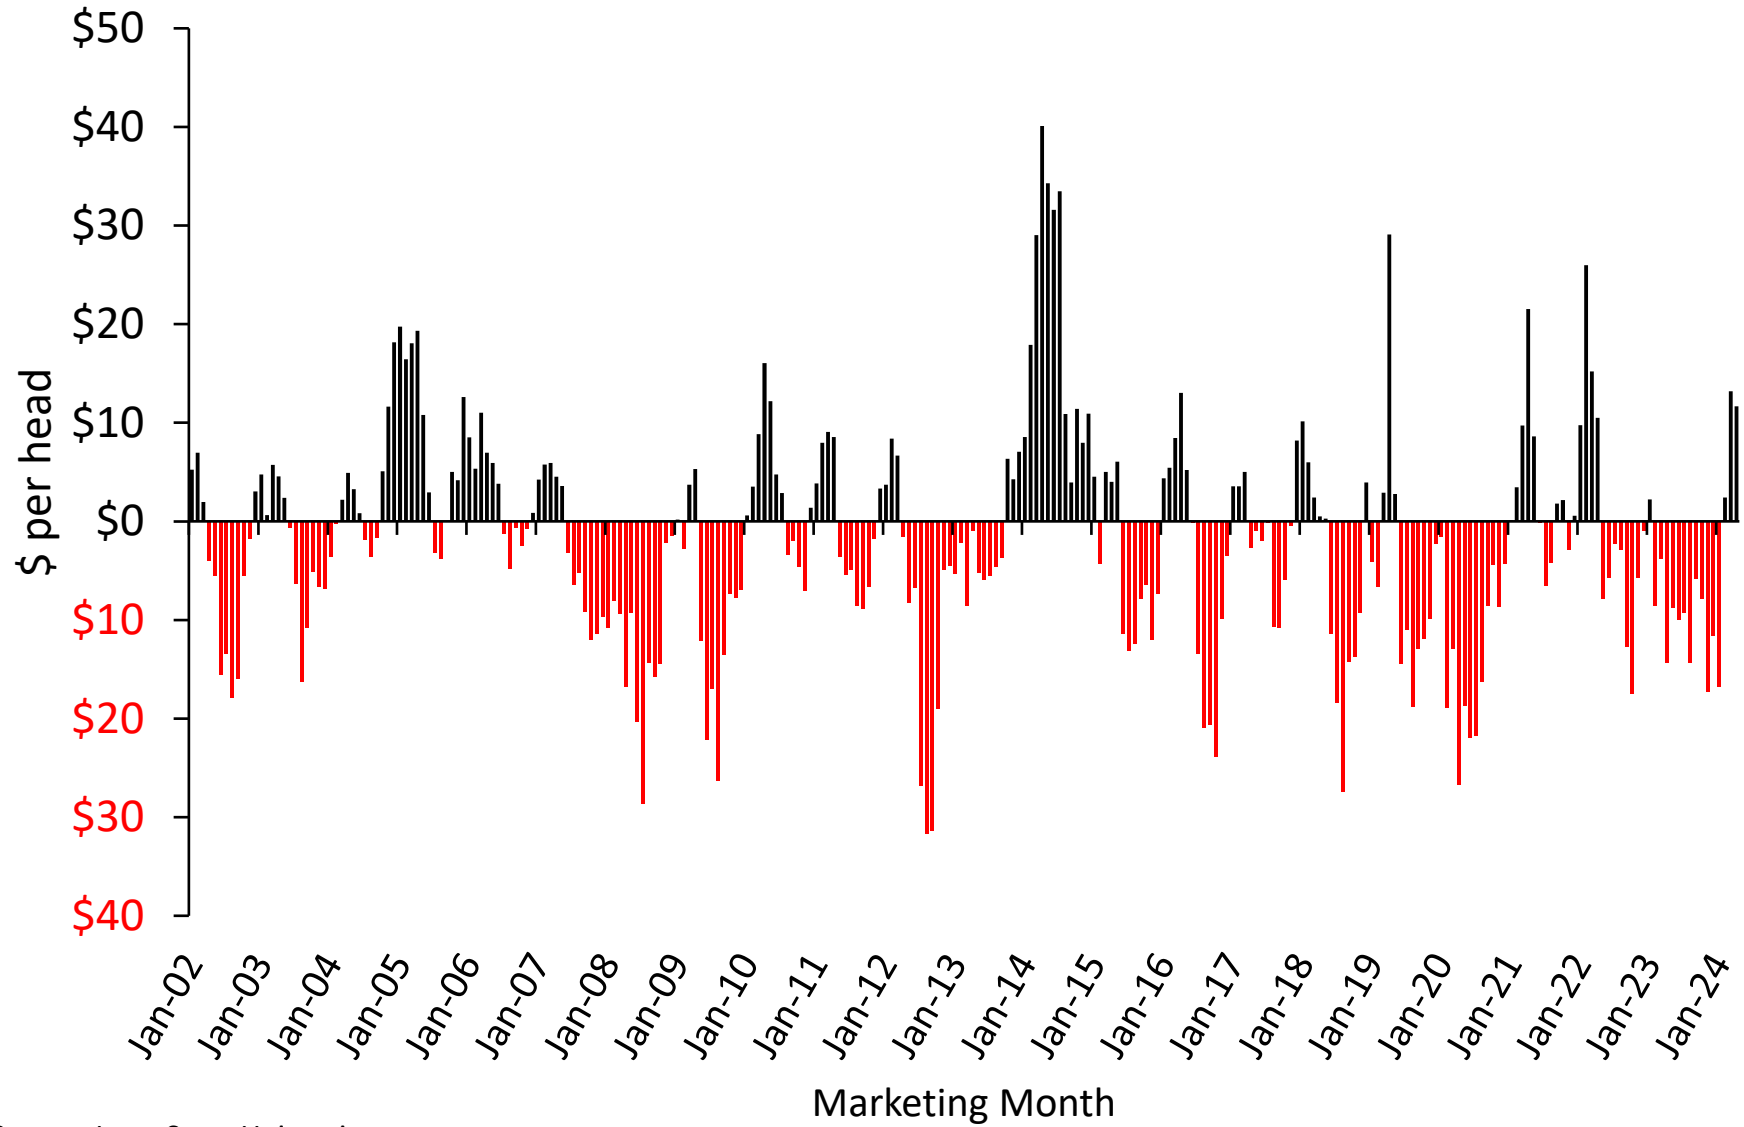

# Estimated Returns to Wean to Feeder, Iowa

January-02 through April-24

Source: Iowa State University